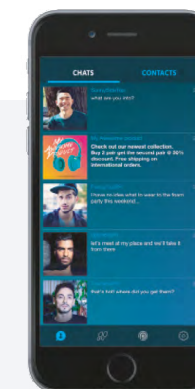

### MOBILE INTERSTITIAL

The Mobile Interstitial takes up the whole screen and has to be either clicked or closed by the user, forcing him to notice it.

**Formats:** 320x480 px (smartphone), 768x1024 px (tablet)

### MOBILE INBOX MESSAGE

Mobile Inbox Messages get displayed to the user in his message feed, in between his regular messages, creating a very personal connection.

**Format:** image 80x80 px, plus text

**Budget:** CPM\* 4 €, minimum order per campaign: 600 €